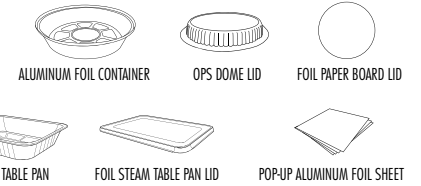

ALUMINUM PRODUCTS

Material Aluminum Foil
Size 7", 8", 9", 12" x 10.75", 12" x 1000', 18" x 500'

Designs Aluminum

Matching Lids Foil Paper Board Lid, Foil Steam Table Pan Lid, OPS Dome Lid

Maintain the moisture and temperature of your food with aluminum pans, containers, and foil. Aluminum containers are available in various sizes with matching foil laminated paper board lids and OPS dome lids. Steam table pans with matching lids are available in both full and half sizes with varying depths and a heavy-duty option to fit all of your catering and large to-go order needs. Aluminum pop-up sheets are available in regular or heavy-duty varieties and aluminum foil is sold by the roll to tackle multiple kitchen uses.

ALUMINUM PRODUCTS CONT.

Material Aluminum Foil

Size 7", 8", 9", 12" x 10.75", 12" x 1000', 18" x 500'

Designs Aluminum

Matching Lids Foil Paper Board Lid, Foil Steam Table Pan Lid, OPS Dome Lid

Maintain the moisture and temperature of your food with aluminum pans, containers, and foil. Aluminum containers are available in various sizes with matching foil laminated paper board lids and OPS dome lids. Steam table pans with matching lids are available in both full and half sizes with varying depths and a heavy-duty option to fit all of your catering and large to-go order needs. Aluminum pop-up sheets are available in regular or heavy-duty varieties and aluminum foil is sold by the roll to tackle multiple kitchen uses.