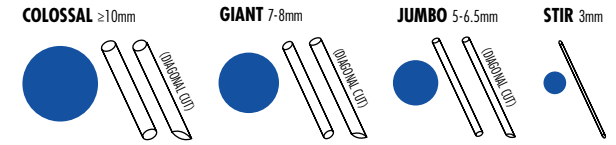

Karat<sup>®</sup> offers a wide variety of top-grade plastic drinking straws to match different cup sizes. Our plastic straws are available in four sizes: stir straws measure 3 mm in diameter, jumbo straws measure up to 6 mm in diameter, giant straws measure between 7 mm and 8 mm in diameter, and colossal straws measure 10 mm or more in diameter. Our stir straws are great for cocktails and coffee while our jumbo straws are perfect for fountain drinks, juices, teas and iced coffee. Giant straws are ideal for smoothies, milkshakes, slushies. Colossal straws are widely used with drinks that contain add-ons such as boba, pudding, jelly, or fruit bits.