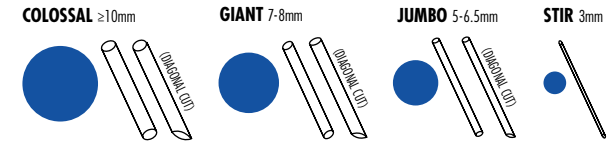

# STIRRERS & STRAWS

**Custom Printing Available**  
**Lead Time** 12 Weeks  
**Wrap** OPP, Paper, or None  
**Cut** Diagonal Cut & Flat Cut

**Material** Plastic PS or Translucent Plastic PP  
**Sizes** Stir (3mm) Jumbo (5-6.5mm), Giant (7-8mm), Colossal (≥10mm)  
**Designs** Solid Color, Striped, or Clear

Karat<sup>®</sup> offers a wide variety of top-grade plastic drinking straws to match different cup sizes. Our plastic straws are available in four sizes: stir straws measure 3 mm in diameter, jumbo straws measure up to 6 mm in diameter, giant straws measure between 7 mm and 8 mm in diameter, and colossal straws measure 10 mm or more in diameter. Our stir straws are great for cocktails and coffee while our jumbo straws are perfect for fountain drinks, juices, teas and iced coffee. Giant straws are ideal for smoothies, milkshakes, slushies. Colossal straws are widely used with drinks that contain add-ons such as boba, pudding, jelly, or fruit bits.