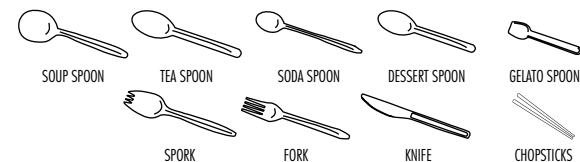

UTENSILS CONT.

Material Plastic PS, Translucent Plastic PP
Weight Medium, Medium-Heavy, Heavy, Extra Heavy
Colors White, Black, Blue, Green, Orange, Pink, Purple, Red, Yellow and Special Order

Karat[®] utensils are made from premium plastic and are widely used for appetizers, soups, salads, entrees, dessert and more