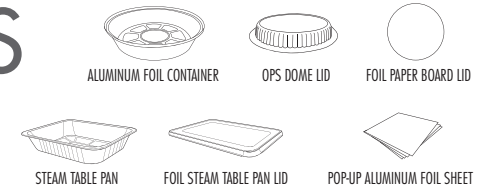

# ALUMINUM PRODUCTS

**Material** Aluminum Foil

**Size** 7", 8", 9", 12" x 10.75", 12" x 1000', 18" x 500'

**Designs** Aluminum

**Matching Lids** Foil Paper Board Lid, Foil Steam Table Pan Lid, OPS Dome Lid

Maintain the moisture and temperature of your food with aluminum pans, containers, and foil. Aluminum containers are available in various sizes with matching foil laminated paper board lids and OPS dome lids. Steam table pans with matching lids are available in both full and half sizes with varying depths and a heavy-duty option to fit all of your catering and large to-go order needs. Aluminum pop-up sheets are available in regular or heavy-duty varieties and aluminum foil is sold by the roll to tackle multiple kitchen uses.