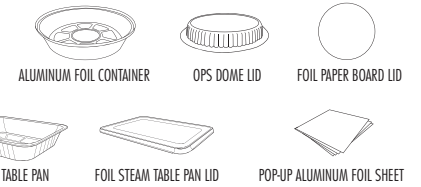

ALUMINUM PRODUCTS CONT.

Material Aluminum Foil
Size 7", 8", 9", 12" x 10.75", 12" x 1000', 18" x 500'
Designs Aluminum
Matching Lids Foil Paper Board Lid, Foil Steam Table Pan Lid, OPS Dome Lid

Maintain the moisture and temperature of your food with aluminum pans, containers, and foil. Aluminum containers are available in various sizes with matching foil laminated paper board lids and OPS dome lids. Steam table pans with matching lids are available in both full and half sizes with varying depths and a heavy-duty option to fit all of your catering and large to-go order needs. Aluminum pop-up sheets are available in regular or heavy-duty varieties and aluminum foil is sold by the roll to tackle multiple kitchen uses.

ITEM#	DESCRIPTION	CASE DIMENSIONS				WEIGHT		PALLET CONFIGURATION			PACKAGING			UPC CODE
		LENGTH (INCHES)	WIDTH (INCHES)	HEIGHT (INCHES)	CASE CUBE (CU. FT)	GROSS WEIGHT (LBS)	NET WEIGHT (LBS)	CASES/TIERS	TIERS/PALLETS	PALLET CONFIG.	SLEEVES PER CASE	COUNT PER SLEEVE	CASE (PCS/CASE)	
FW-AFR206	18" x 500' Aluminum Foil Rolls - Heavy Duty	N/A	N/A	N/A	N/A	N/A	N/A	20	8	160	N/A	N/A	N/A	814756022670