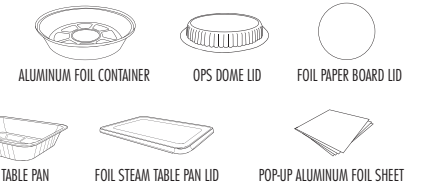

ALUMINUM PRODUCTS

Material Aluminum Foil
Size 7", 8", 9", 12" x 10.75", 12" x 1000', 18" x 500'

Designs Aluminum

Matching Lids Foil Paper Board Lid, Foil Steam Table Pan Lid, OPS Dome Lid

Maintain the moisture and temperature of your food with aluminum pans, containers, and foil. Aluminum containers are available in various sizes with matching foil laminated paper board lids and OPS dome lids. Steam table pans with matching lids are available in both full and half sizes with varying depths and a heavy-duty option to fit all of your catering and large to-go order needs. Aluminum pop-up sheets are available in regular or heavy-duty varieties and aluminum foil is sold by the roll to tackle multiple kitchen uses.

ALUMINUM PRODUCTS CONT.

Material Aluminum Foil
Size 7", 8", 9", 12" x 10.75", 12" x 1000', 18" x 500'
Designs Aluminum
Matching Lids Foil Paper Board Lid, Foil Steam Table Pan Lid, OPS Dome Lid

Maintain the moisture and temperature of your food with aluminum pans, containers, and foil. Aluminum containers are available in various sizes with matching foil laminated paper board lids and OPS dome lids. Steam table pans with matching lids are available in both full and half sizes with varying depths and a heavy-duty option to fit all of your catering and large to-go order needs. Aluminum pop-up sheets are available in regular or heavy-duty varieties and aluminum foil is sold by the roll to tackle multiple kitchen uses.