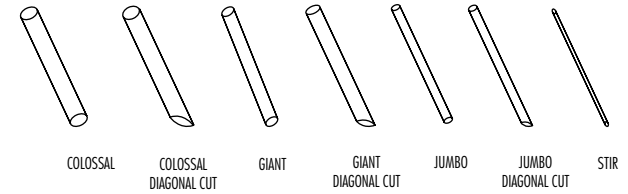

STIRRERS & STRAWS

Custom Printing Available
Lead Time 12 Weeks
Wrap OPP, Paper, or None
Cut Diagonal Cut & Flat Cut

Material Plastic PS or Translucent Plastic PP
Sizes Stir (3mm) Jumbo (5-6.5mm), Giant (7-8mm), Colossal (≥10mm)
Designs Solid Color, Striped, or Clear

Karat® offers a wide variety of top-grade plastic drinking straws to match different cup sizes. Our plastic straws are available in four sizes: stir straws measure 3 mm in diameter, jumbo straws measure up to 6 mm in diameter, giant straws measure between 7 mm and 8 mm in diameter, and colossal straws measure 10 mm or more in diameter. Our stir straws are great for cocktails and coffee while our jumbo straws are perfect for fountain drinks, juices, teas and iced coffee. Giant straws are ideal for smoothies, milkshakes, slushies. Colossal straws are widely used with drinks that contain add-ons such as boba, pudding, jelly, or fruit bits.