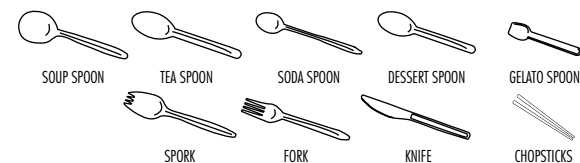

UTENSILS CONT.

Material Plastic PS, Translucent Plastic PP
Weight Medium, Medium-Heavy, Heavy, Extra Heavy
Colors White, Black, Blue, Green, Orange, Pink, Purple, Red, Yellow and Special Order

Karat® utensils are made from premium plastic and are widely used for appetizers, soups, salads, entrees, dessert and more